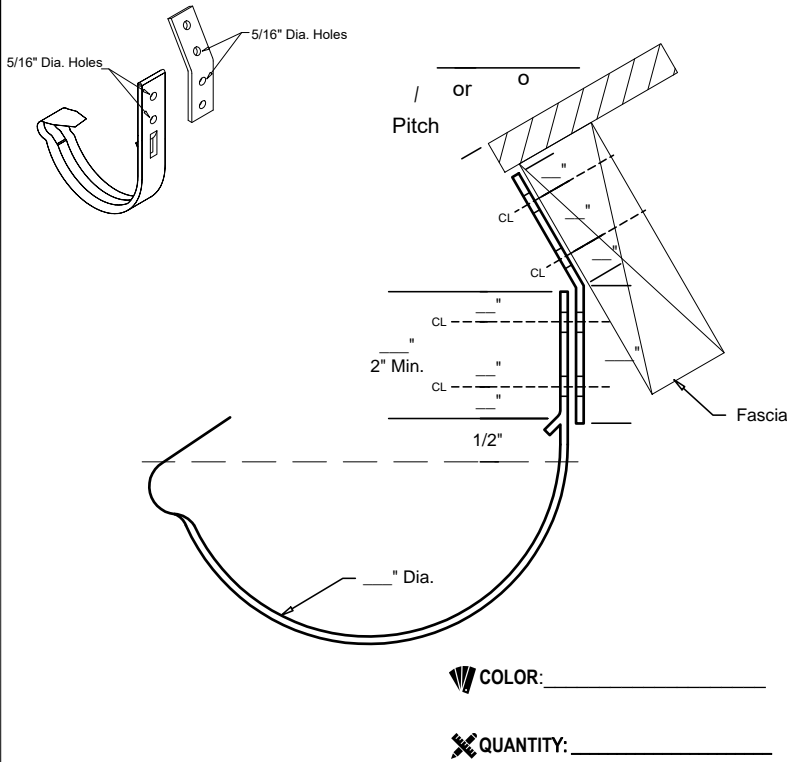

NON-VERTICAL FASCIA-V SUPPORT