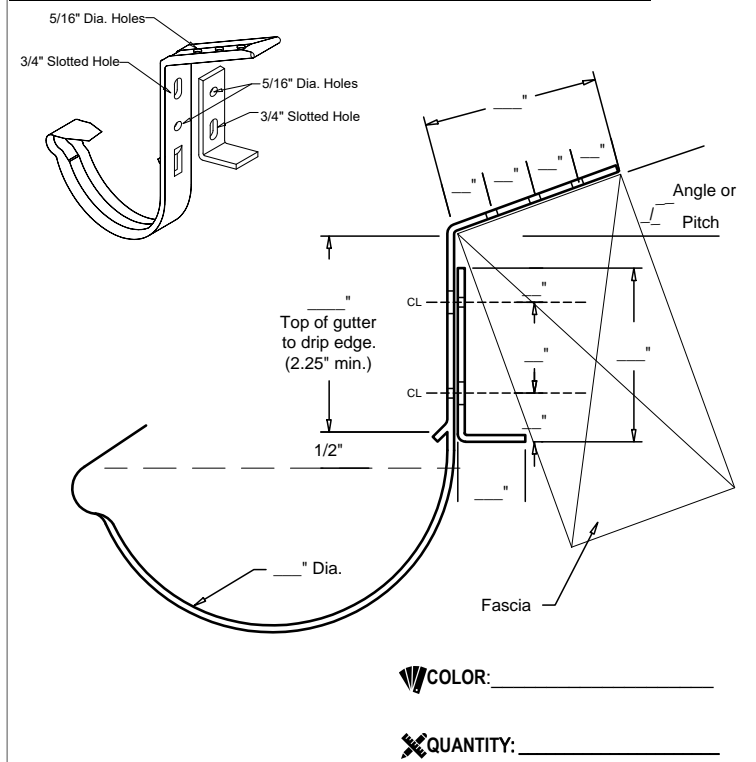

ROOF MOUNT NON-VERTICAL FASCIA

NOTES:

.1875" X 1" STAINLESS OR GALVANIZED GUTTER SUPPORT BRACKET WRAPPED IN METAL TO MATCH GUTTER

SUGGESTED SPACING:

5" & 6"---48" O.C

7" & 8"---36" O.C

9" & 10"---24" O.C (Internal spacer required)

<https://store.gulfcoastsupply.com/> Telephone: 352-498-0778