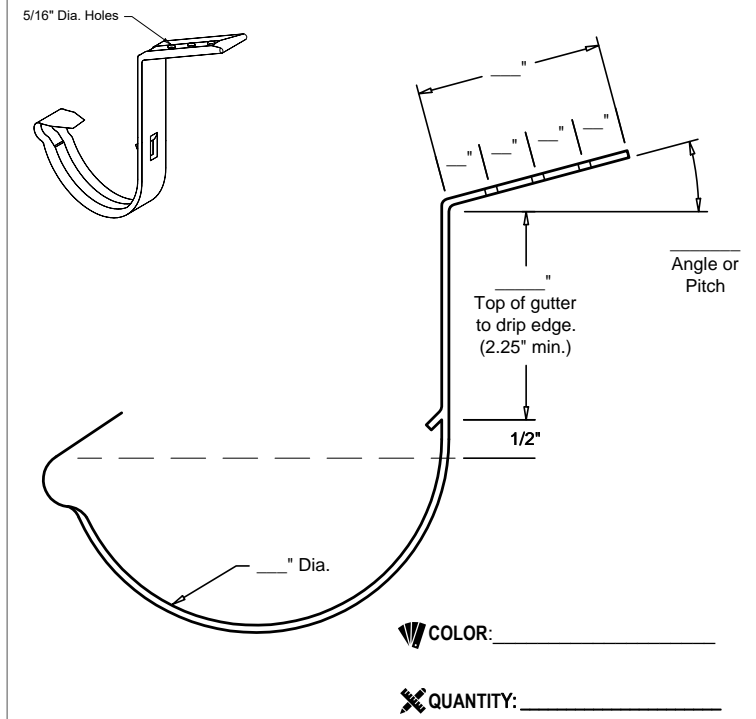

GUTTER SUPPORT BRACKETS NON-STANDARD

SIZE: ☐ 5" ☐ 6" ☐ 7" ☐ 8" ☐ 9" ☐ 10"

NON-VERTICAL FASCIA-L SUPPORT

ROOF MOUNT

NON-VERTICAL FASCIA-V SUPPORT

ROOF MOUNT NON-VERTICAL FASCIA

NOTES:

.1875" X 1" STAINLESS OR GALVANIZED GUTTER SUPPORT BRACKET WRAPPED IN METAL TO MATCH GUTTER

SUGGESTED SPACING:

5" & 6"---48" O.C

7" & 8"---36" O.C

9" & 10"---24" O.C (Internal spacer required)

<https://store.gulfcoastsupply.com/> Telephone: 352-498-0778