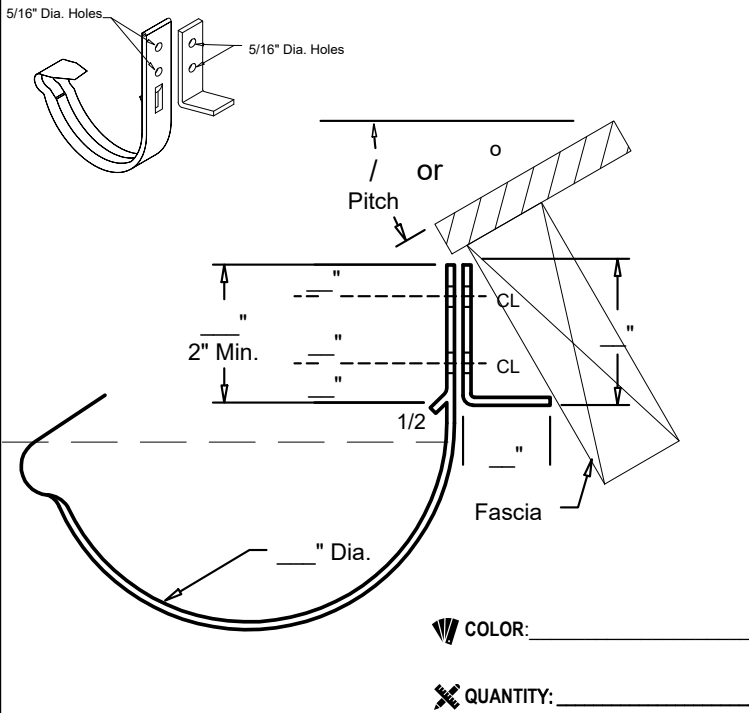

# GUTTER SUPPORT BRACKETS NON-STANDARD

SIZE:  5"  6"  7"  8"  9"  10"

## NON-VERTICAL FASCIA-L SUPPORT

### SUGGESTED SPACING:

5" & 6"---48" O.C

7" & 8"---36" O.C

9" & 10"---24" O.C (Internal spacer required)

<https://store.gulfcoastsupply.com/> Telephone: 352-498-0778